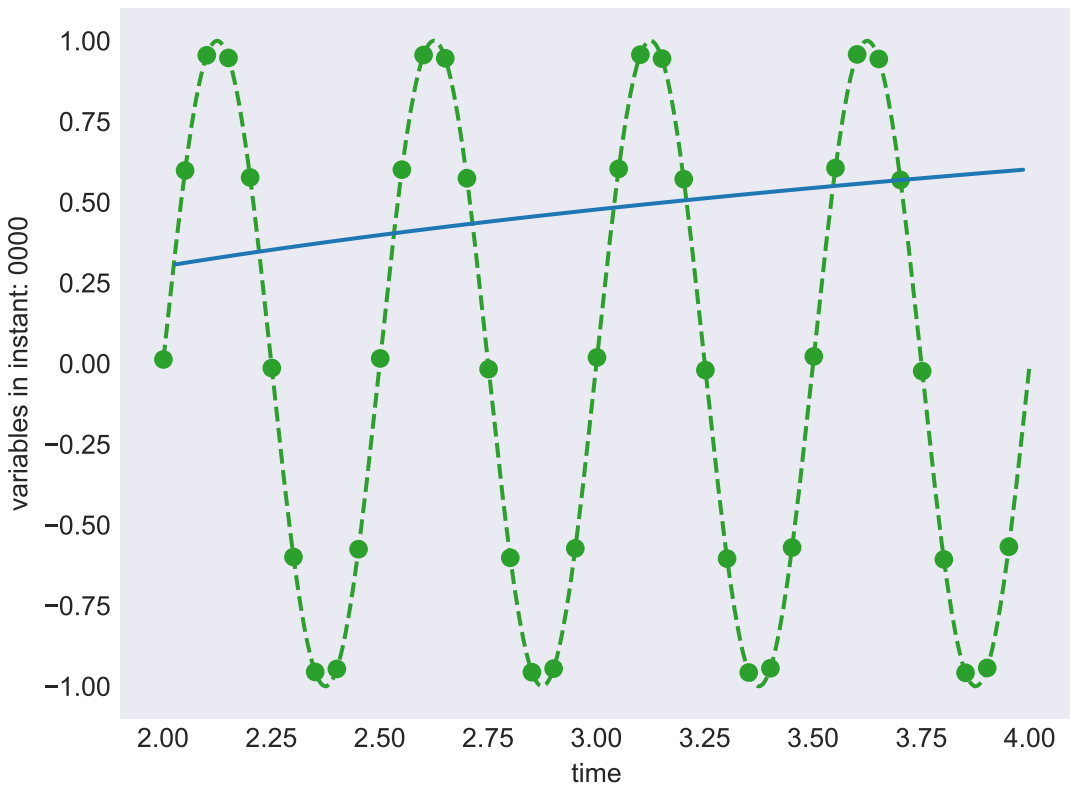

Figure for zone: zone\_2 in instant: 0000

● my custom label

— log10(t)