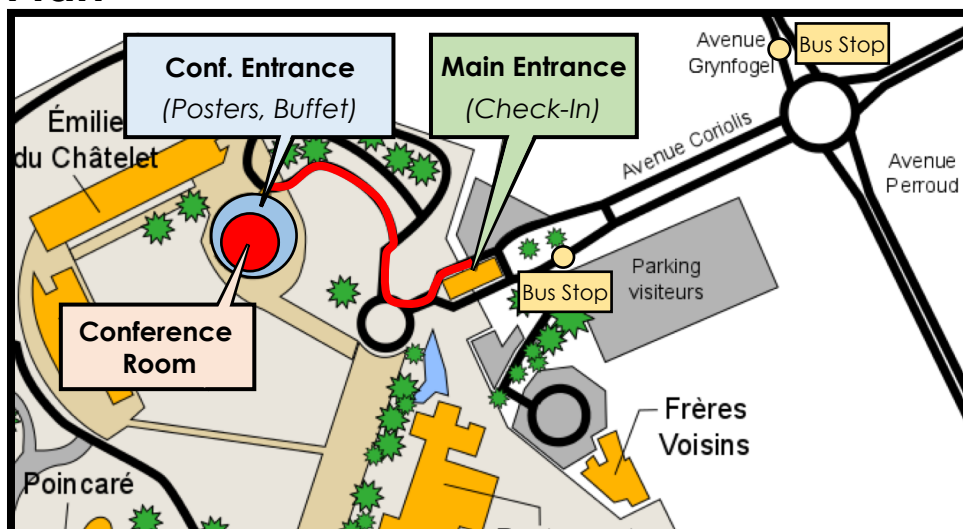

Plan

Address

METEO-FRANCE
42 av. Gaspard Coriolis
31100 Toulouse

Taxi-services

- **CAPITOLE TAXI** : +33 5 34 250 250
<https://www.capitole-taxi.com/>
reservation@capitol-taxi.com
- **LES TRAJETS TOULOUSAINS** : +33 5 31 60 01 08
<https://les-trajets-toulousains.com/>
- **LA TOULOUSAINE DE TAXIS** : +33 5 61 20 9000
- **TAXIS RADIO TOULOUSAINS** : +33 5 61 42 38 38

*If you need help, the check-in desk at **Conf. Entrance** re-opens at **16:30**. Before that feel to ask any **CERFACS** collaborator.*